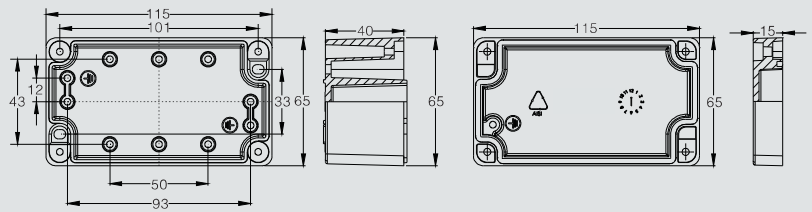

Model: LV0506

Size: 64X58X36mm

Model: LV0906

Size: 98X64X36mm

# Aluminum Enclosure (LUVBOX)

Model:LV1506

Size:150X64X36mm

Model:LV1106

Size:115X65X55mm

Model:LV0807

Size:82X77X57mm

Model:LV1208

Size:127X82X57mm

Model:LV1708

Size:175X80X57mm

# Aluminum Enclosure (LUVBOX)

Model:LV2508

Size:250X80X57mm

Model:LV1010

Size:100X100X80mm

Model:LV1610-1

Size:160X100X80mm

Model:LV2010