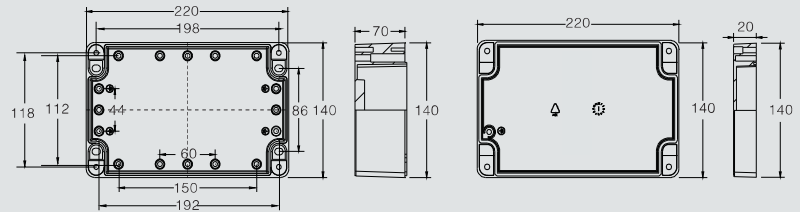

Size:200X100X80mm

Model:LV1212

Size:125X125X80mm

# Aluminum Enclosure (LUVBOX)

Model:LV3612

Size:360X120X80mm

Model:LV2212

Size:220X125X80mm

Model:LV2214-2

Size:220X140X90mm

Model:LV1616-1

Size:160X160X90mm

Model:LV2616

Size:260X160X90mm

# Aluminum Enclosure (LUVBOX)

Model:LV3616

Size:360X160X90mm

Model:LV2320

Size:230X200X110mm

Model:LV2823

Size:280X230X110mm

Model:LV3323-1