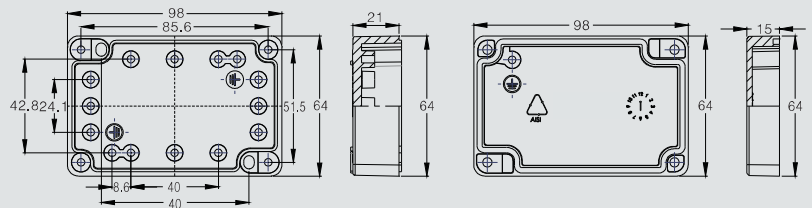

Model: LV0506

Size: 64X58X36mm

Model: LV0906

Size: 98X64X36mm

# Aluminum Enclosure (LUVBOX)

Model:LV1506

Size:150X64X36mm

Model:LV1106

Size:115X65X55mm

Model:LV0807

Size:82X77X57mm

Model:LV1208

Size:127X82X57mm

Model:LV1708

Size:175X80X57mm

# Aluminum Enclosure (LUVBOX)

Model:LV2508

Size:250X80X57mm

Model:LV1010

Size:100X100X80mm

Model:LV1610-1

Size:160X100X80mm

Model:LV2010