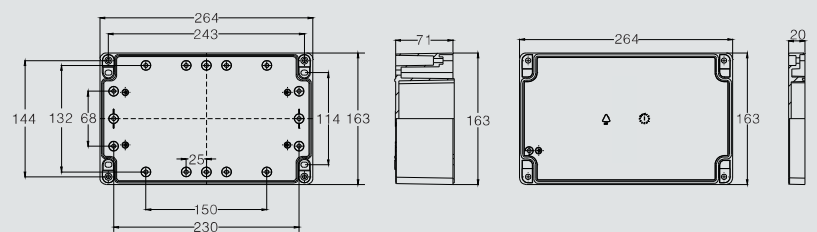

Size:200X100X80mm

Model:LV1212

Size:125X125X80mm

# Aluminum Enclosure (LUVBOX)

Model:LV3612

Size:360X120X80mm

Model:LV2212

Size:220X125X80mm

Model:LV2214-2

Size:220X140X90mm

Model:LV1616-1

Size:160X160X90mm

Model:LV2616

Size:260X160X90mm

# Aluminum Enclosure (LUVBOX)

Model:LV3616

Size:360X160X90mm

Model:LV2320

Size:230X200X110mm

Model:LV2823

Size:280X230X110mm

Model:LV3323-1