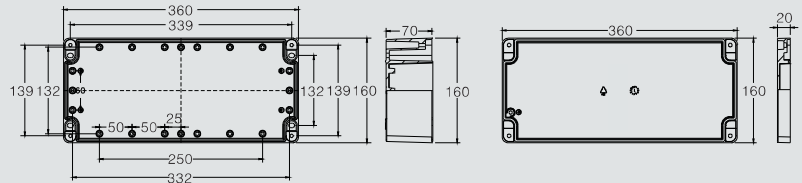

# Aluminum Enclosure (LUVBOX)

Model:LV3612

Size:360X120X80mm

Model:LV2212

Size:220X125X80mm

Model:LV2214-2

Size:220X140X90mm

Model:LV1616-1

Size:160X160X90mm

Model:LV2616

Size:260X160X90mm

# Aluminum Enclosure (LUVBOX)

Model:LV3616

Size:360X160X90mm

Model:LV2320

Size:230X200X110mm

Model:LV2823

Size:280X230X110mm

Model:LV3323-1

Size:330X230X120mm

Model:LV6031

Size:600X310X110mm