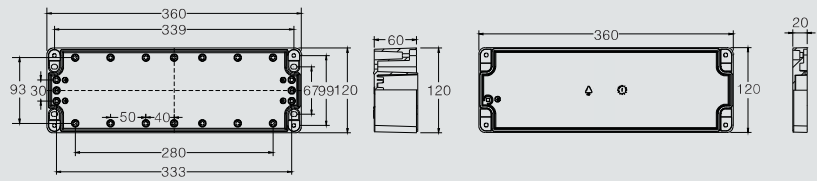

# Aluminum Enclosure (LUVBOX)

Model:LV2508

Size:250X80X57mm

Model:LV1010

Size:100X100X80mm

Model:LV1610-1

Size:160X100X80mm

Model:LV2010

Size:200X100X80mm

Model:LV1212

Size:125X125X80mm

# Aluminum Enclosure (LUVBOX)

Model:LV3612

Size:360X120X80mm

Model:LV2212

Size:220X125X80mm

Model:LV2214-2

Size:220X140X90mm

Model:LV1616-1

Size:160X160X90mm

Model:LV2616

Size:260X160X90mm