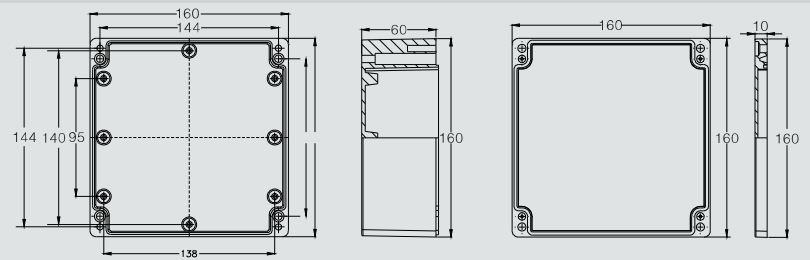

Size:200X100X80mm

Model:LV1212

Size:125X125X80mm

# Aluminum Enclosure (LUVBOX)

Model:LV3612

Size:360X120X80mm

Model:LV2212

Size:220X125X80mm

Model:LV2214-2

Size:220X140X90mm

Model:LV1616-1

Size:160X160X90mm

Model:LV2616

Size:260X160X90mm

# Aluminum Enclosure (LUVBOX)

Model:LV3616

Size:360X160X90mm

Model:LV2320

Size:230X200X110mm

Model:LV2823

Size:280X230X110mm

Model:LV3323-1