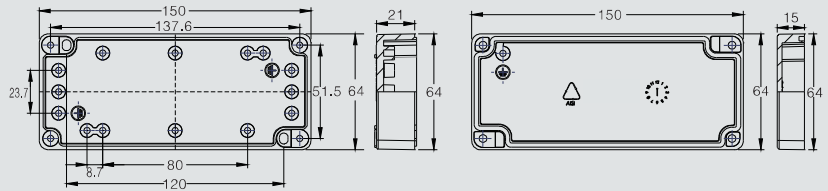

Model: LV0506

Size: 64X58X36mm

Model: LV0906

Size: 98X64X36mm

# Aluminum Enclosure (LUVBOX)

Model:LV1506

Size:150X64X36mm

Model:LV1106

Size:115X65X55mm

Model:LV0807

Size:82X77X57mm

Model:LV1208

Size:127X82X57mm

Model:LV1708

Size:175X80X57mm

Size:200X100X80mm

Model:LV1212

Size:125X125X80mm