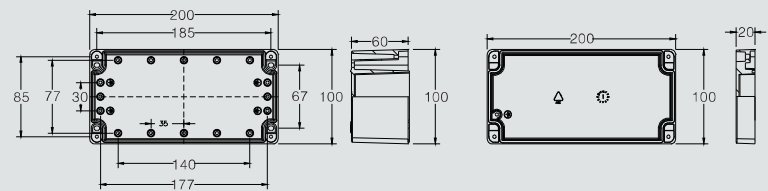

Size:127X82X57mm

Model:LV1708

Size:175X80X57mm

# Aluminum Enclosure (LUVBOX)

Model:LV2508

Size:250X80X57mm

Model:LV1010

Size:100X100X80mm

Model:LV1610-1

Size:160X100X80mm

Model:LV2010

Size:200X100X80mm

Model:LV1212

Size:125X125X80mm

Size:160X160X90mm

Model:LV2616

Size:260X160X90mm