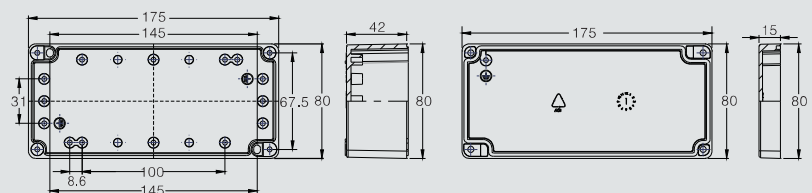

Model: LV0506

Size: 64X58X36mm

Model: LV0906

Size: 98X64X36mm

# Aluminum Enclosure (LUVBOX)

Model:LV1506

Size:150X64X36mm

Model:LV1106

Size:115X65X55mm

Model:LV0807

Size:82X77X57mm

Model:LV1208

Size:127X82X57mm

Model:LV1708

Size:175X80X57mm

# Aluminum Enclosure (LUVBOX)

Model:LV2508

Size:250X80X57mm

Model:LV1010

Size:100X100X80mm

Model:LV1610-1

Size:160X100X80mm

Model:LV2010