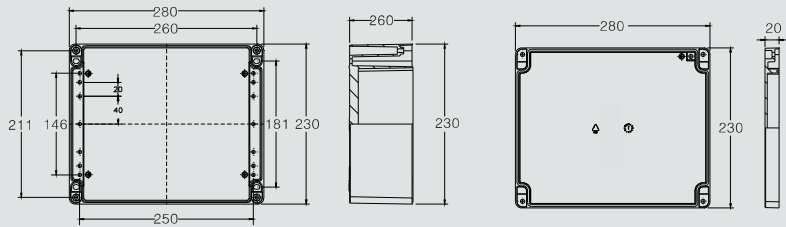

Size:160X160X90mm

Model:LV2616

Size:260X160X90mm

# Aluminum Enclosure (LUVBOX)

Model:LV3616

Size:360X160X90mm

Model:LV2320

Size:230X200X110mm

Model:LV2823

Size:280X230X110mm

Model:LV3323-1

Size:330X230X120mm

Model:LV6031

Size:600X310X110mm