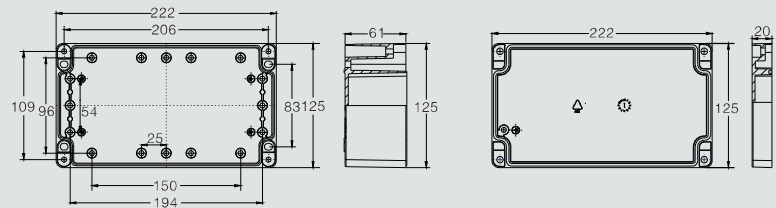

Size:200X100X80mm

Model:LV1212

Size:125X125X80mm

# Aluminum Enclosure (LUVBOX)

Model:LV3612

Size:360X120X80mm

Model:LV2212

Size:220X125X80mm

Model:LV2214-2

Size:220X140X90mm

Model:LV1616-1

Size:160X160X90mm

Model:LV2616

Size:260X160X90mm

# Aluminum Enclosure (LUVBOX)

Model:LV3616

Size:360X160X90mm

Model:LV2320

Size:230X200X110mm

Model:LV2823

Size:280X230X110mm

Model:LV3323-1