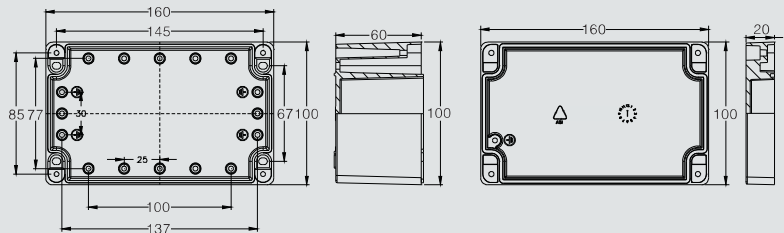

Size:127X82X57mm

Model:LV1708

Size:175X80X57mm

# Aluminum Enclosure (LUVBOX)

Model:LV2508

Size:250X80X57mm

Model:LV1010

Size:100X100X80mm

Model:LV1610-1

Size:160X100X80mm

Model:LV2010

Size:200X100X80mm

Model:LV1212

Size:125X125X80mm

Size:160X160X90mm

Model:LV2616

Size:260X160X90mm