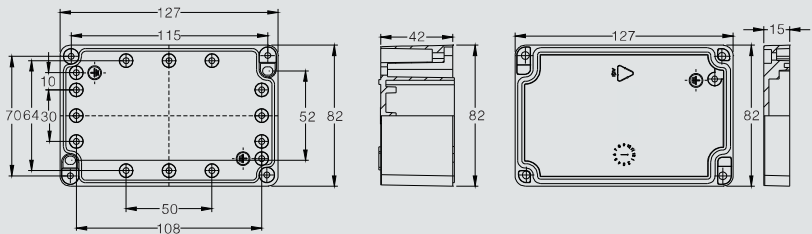

# Aluminum Enclosure (LUVBOX)

Model:LV1506

Size:150X64X36mm

Model:LV1106

Size:115X65X55mm

Model:LV0807

Size:82X77X57mm

Model:LV1208

Size:127X82X57mm

Model:LV1708

Size:175X80X57mm

Size:200X100X80mm

Model:LV1212

Size:125X125X80mm

Size:160X160X90mm

Model:LV2616

Size:260X160X90mm