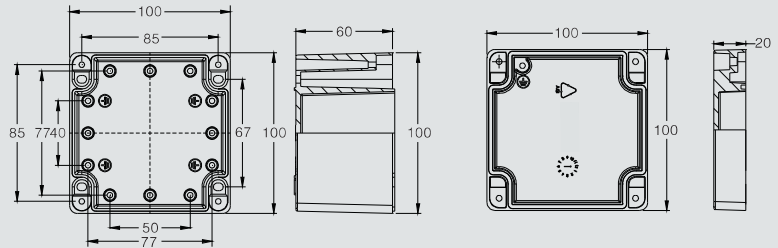

Size:127X82X57mm

Model:LV1708

Size:175X80X57mm

# Aluminum Enclosure (LUVBOX)

Model:LV2508

Size:250X80X57mm

Model:LV1010

Size:100X100X80mm

Model:LV1610-1

Size:160X100X80mm

Model:LV2010

Size:200X100X80mm

Model:LV1212

Size:125X125X80mm

Size:160X160X90mm

Model:LV2616

Size:260X160X90mm