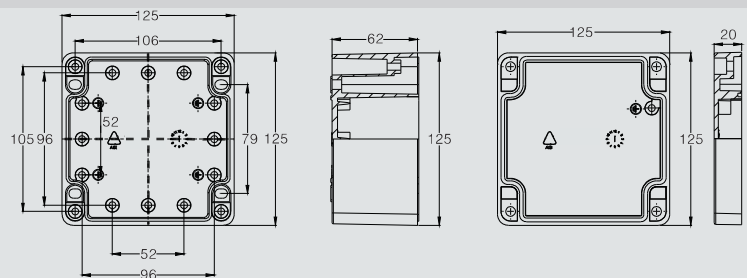

Size:127X82X57mm

Model:LV1708

Size:175X80X57mm

# Aluminum Enclosure (LUVBOX)

Model:LV2508

Size:250X80X57mm

Model:LV1010

Size:100X100X80mm

Model:LV1610-1

Size:160X100X80mm

Model:LV2010

Size:200X100X80mm

Model:LV1212

Size:125X125X80mm

Size:160X160X90mm

Model:LV2616

Size:260X160X90mm