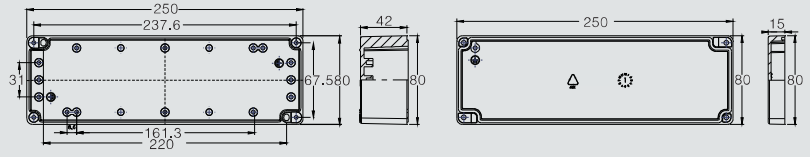

# Aluminum Enclosure (LUVBOX)

Model:LV1506

Size:150X64X36mm

Model:LV1106

Size:115X65X55mm

Model:LV0807

Size:82X77X57mm

Model:LV1208

Size:127X82X57mm

Model:LV1708

Size:175X80X57mm

# Aluminum Enclosure (LUVBOX)

Model:LV2508

Size:250X80X57mm

Model:LV1010

Size:100X100X80mm

Model:LV1610-1

Size:160X100X80mm

Model:LV2010

Size:200X100X80mm

Model:LV1212

Size:125X125X80mm