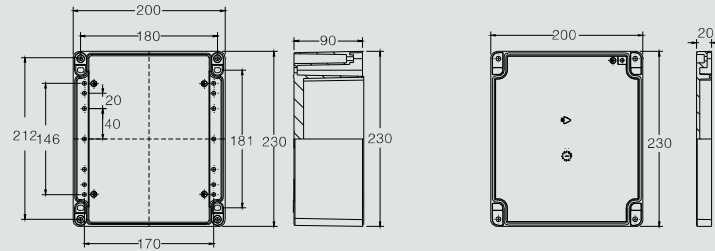

Size:160X160X90mm

Model:LV2616

Size:260X160X90mm

# Aluminum Enclosure (LUVBOX)

Model:LV3616

Size:360X160X90mm

Model:LV2320

Size:230X200X110mm

Model:LV2823

Size:280X230X110mm

Model:LV3323-1

Size:330X230X120mm

Model:LV6031

Size:600X310X110mm