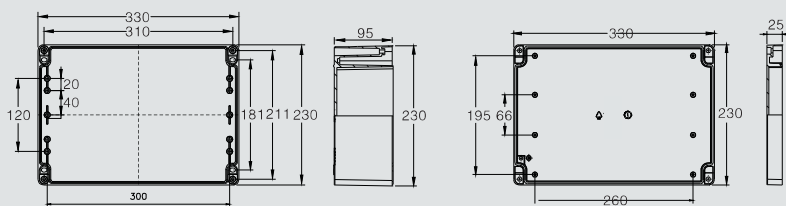

Size:160X160X90mm

Model:LV2616

Size:260X160X90mm

# Aluminum Enclosure (LUVBOX)

Model:LV3616

Size:360X160X90mm

Model:LV2320

Size:230X200X110mm

Model:LV2823

Size:280X230X110mm

Model:LV3323-1

Size:330X230X120mm

Model:LV6031

Size:600X310X110mm